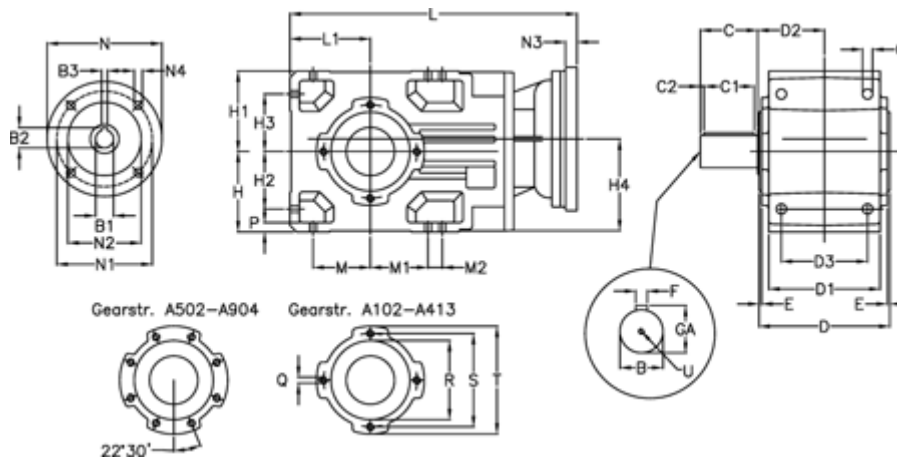

Article number: 29600200541235
 Description: Bevel helical gearbox
 A202UR-5,4-P90B5

Measures

B = 30	D1 = 110	H1 = 80	M2 = 0	Q = M8x15
B1 = 24	D2 = 73.0	H2 = 60	N = 200	R = 95
B2 = 27.3	D3 = 90	H3 = 60	N1 = 165	S = 115
B3 = 8	Description = A202UR-xx-P90 B5	H4 = 93.0	N2 = 130	T = 140
C = 60	E = 3.0	L = 325.5	N3 = -	U = M10x22
C1 = 50	F = 10	L1 = 80	N4 = M10x12	
C2 = 5.0	GA = 33	M = 60	O = 9.5	
D = 136	H = 80	M1 = 60	P = 9	